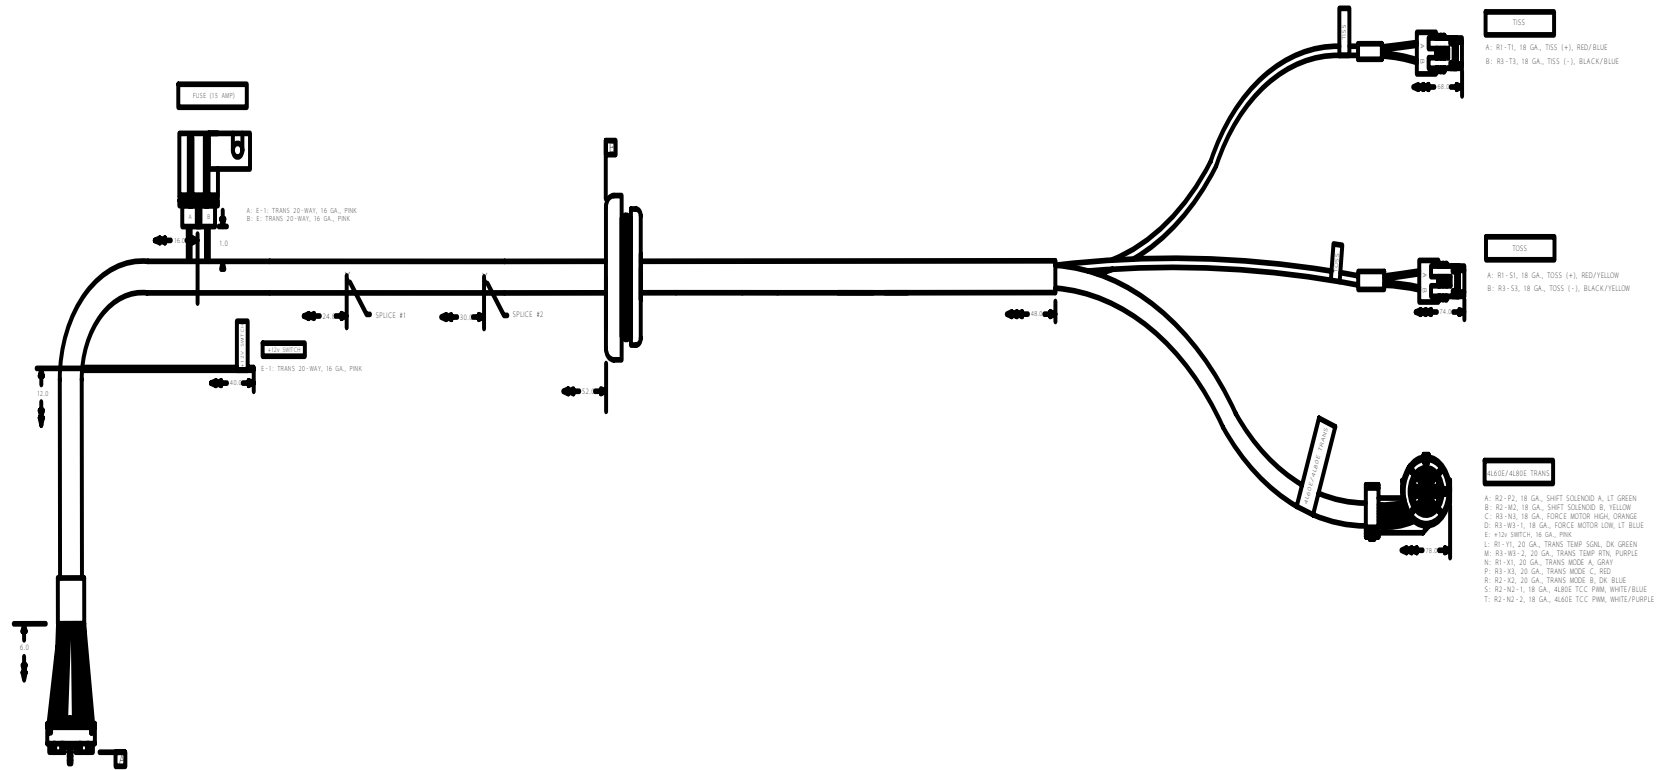

10. ALL DIMENSIONS SHOWN WITH SYMBOL END AT 30-WAY CONNECTOR AT DATUM A
  11. ALL DIMENSIONS SHOWN WITH SYMBOL END AT HARNESS GROMMET AT DATUM B
  12. ALL DIMENSIONS ARE INCHES WITH A TOLERANCE OF +/- .050"

MEANEY BROTHERS, INC.			
DATE: 10/18/19	DESIGNED BY:	DATE: 10/18/19	REV: 01
GEN3 4L60E/4L80E TRANS - MWH			
FORM NO: 191-006-020-01